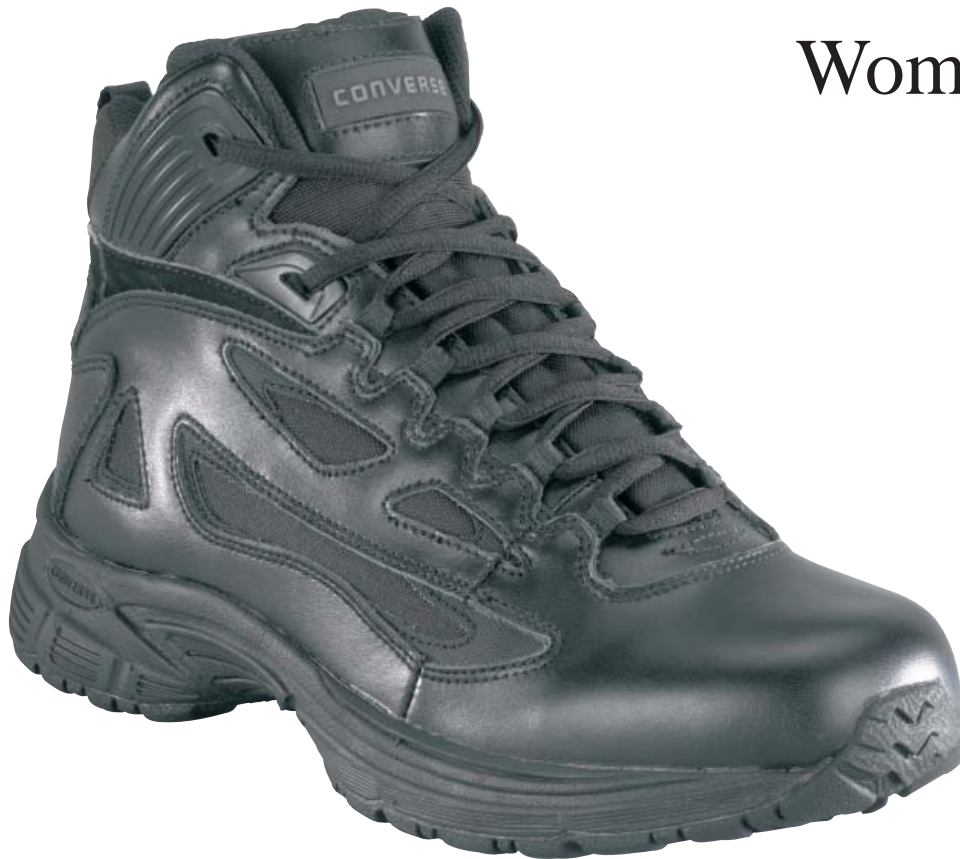

Men's RB8400 Women's RB840

Toe	Upper	Color	Men's Size/Width
Soft	Smooth Leather and Ballistic Nylon	Black	M 6-12, 13, 14 & 15 W 6-12,13, 14 & 15
			Women's Size/Width
			M 5-11 W 5-11

Slip	Oil	Metal Chips	Heat	Abrasion	Chemicals
Better	Good	Good	Good	Better	Good

Type 4" Boot
 Lining Nylon Mesh
 Insole Removable F2A Polyurethane Cushion Insert with Shock Eliminator Heel Cushion
 Outsole Dual Density; Lightweight Rubber Lug Outsole and EVA Cushion Midsole
 Special Features 100% Non-Metallic